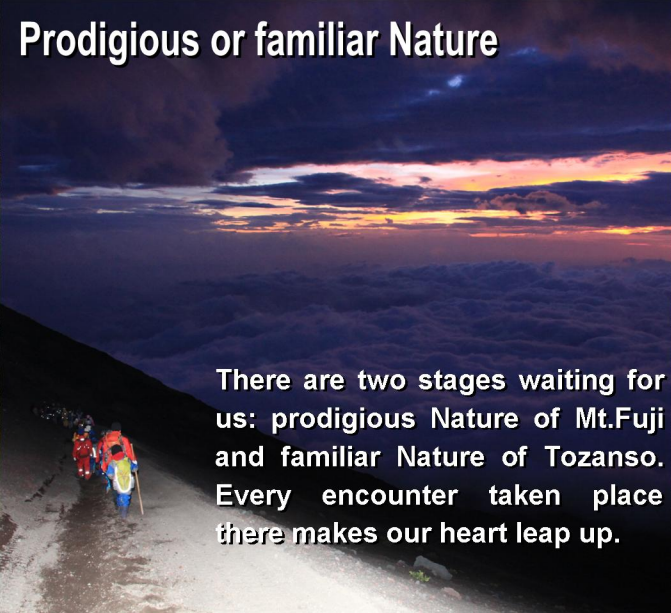

There are two stages waiting for us: prodigious Nature of Mt.Fuji and familiar Nature of Tozanso. Every encounter taken place there makes our heart leap up.