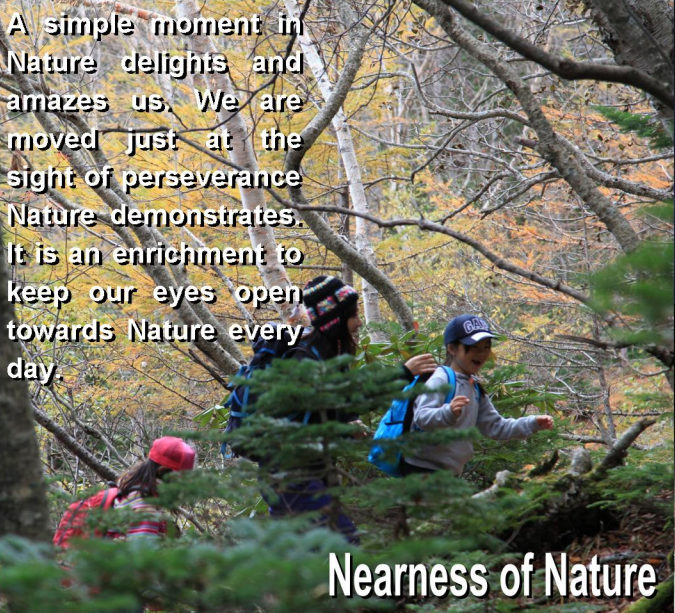

From babies to seniors

Nature embraces us generously, independent of our age or status. We appreciate this indiscriminating embracement of Nature and design our activities delightful for all

NATURE PROGRAM

Activate your senses
and whole body

A simple moment in Nature delights and amazes us. We are moved just at the sight of perseverance Nature demonstrates. It is an enrichment to keep our eyes open towards Nature every day.