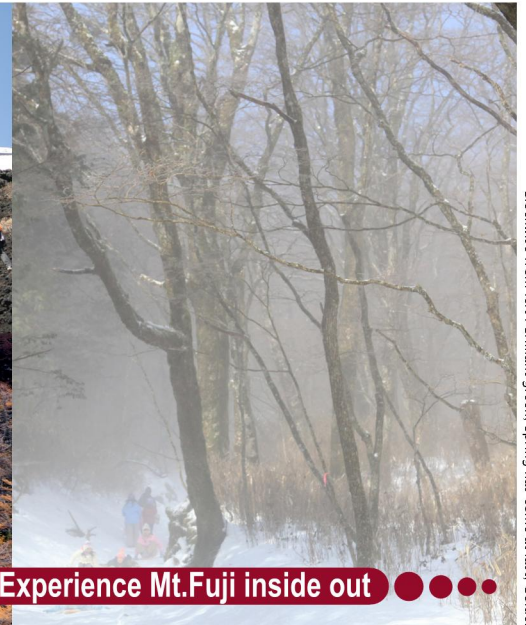

School Programs

Fuji-sampo

No hurry and just let it happen

Anytime

For everybody

Experience Mt.Fuji inside out

Fuji-sampo is a compound word meaning a hike in Mt.Fuji. This is the essential and most popular activity Nature Program produces. In each season we coordinate various hikes with a lot of fun and discoveries. There are many hidden trails which reveal us the beauty Mt. Fuji possesses inside. The hike is also a great opportunity to consolidate team spirit by performing cooperatively and respectfully among one another. The summit-hike in summer season is challenging but the most amazing experience above all.